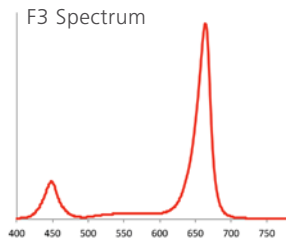

NeoSol NS

TECHNICAL SPECIFICATIONS

Input Voltage: 120
 Drive Current: 530mA
 Wattage: 300W
 Finish: Clear anodized finish on bars; blue powder-coat on housing

Environmental Rating: IP66 per IEC529
 Fixture Weight: 23.5 lbs.
 Dimensions: 18 x 37 x 3 in.
 Certifications:

DIMENSIONAL DRAWINGS

SPECTRUM & PHOTOMETRICS

Spectrum	F3
Beam Angle	50°
Digital Distribution	DD65
Radiometric Watts (W)	80
PPF Typical (μmol/s)	390
PPF/Wei Typical (μmol/J)*	1.2
Electrical Watts	314

Assumptions on power: Use 55C ETO data; assume 530mA drive current
 * Including external power supply with 88% efficiency