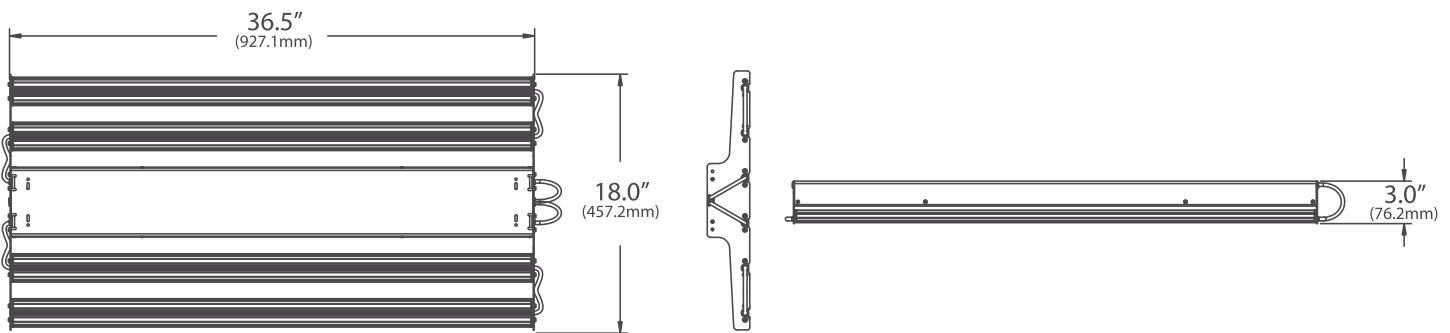

NeoSol NS

TECHNICAL SPECIFICATIONS

Input Voltage: 120
Drive Current: 530mA
Wattage: 300W
Finish: Clear anodized finish on bars; blue powder-coat on housing

Environmental Rating: IP66 per IEC529
Fixture Weight: 23.5 lbs.
Dimensions: 18 x 37 x 3 in.
Certifications:

DIMENSIONAL DRAWINGS

SPECTRUM & PHOTOMETRICS