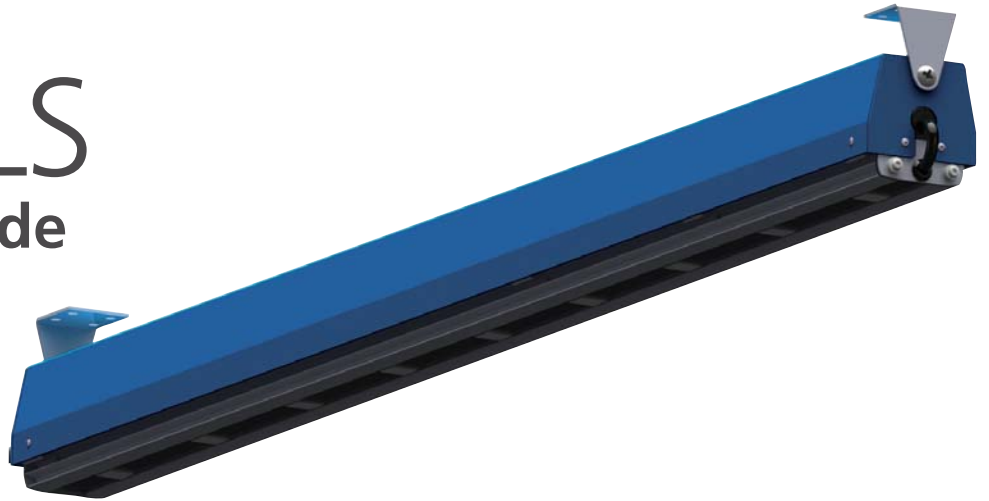

illumitex NeoSol LS

Commercial grade

LED plant growth
fixture for hobby
and home use

PRODUCT FEATURES

FEATURES

- Ultra-precision beam control
- Adjustable brackets for custom beam angle
- 9 Illumitex Surexi F3 LEDs
- Lightweight and completely silent
- No cooling fans
- Thin profile
- No assembly required
- IP66-rated waterproof LEDs

BENEFITS

- Promotes germination & flowering
- Maximum photosynthetic light on plants
- LED performance greater than 100W HPS
- Edge-to-edge color uniformity
- 60,000 hour LED lifetime

APPLICATIONS

- Growth chambers and tents
- Grow rooms
- Hobbies

PLANT GROWTH LIGHTING

The NeoSol LS is the only commercial-grade LED plant growth fixture designed for home and hobby projects. Available with Illumitex Surexi F3 Spectrum LEDs (static spectrum), the slim fixture design maximizes volumetric area for plant growth and minimizes fixture weight and energy consumption. Illumitex LED technology produces high Photosynthetically Active Radiation (PAR) values with superior light utilization and beam uniformity.

NeoSol LS

TECHNICAL SPECIFICATIONS

Input Voltage: 120
 Drive Current: 530mA
 Wattage: 50W
 Finish: Clear anodized finish on bar;
 blue powder-coat on housing

Environmental Rating: IP66 per IEC529
 Fixture Weight: 8 lbs.
 Dimensions: 37 x 3 x 3 in.
 Certifications: