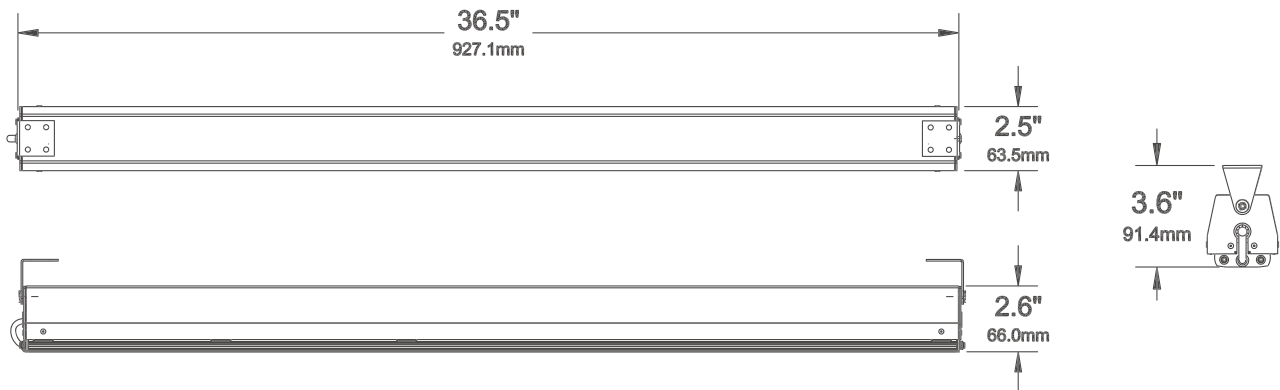

NeoSol LS

TECHNICAL SPECIFICATIONS

Input Voltage: 120
Drive Current: 530mA
Wattage: 50W
Finish: Clear anodized finish on bar;
blue powder-coat on housing

Environmental Rating: IP66 per IEC529
Fixture Weight: 8 lbs.
Dimensions: 37 x 3 x 3 in.
Certifications:

DIMENSIONAL DRAWINGS

SPECTRUM & PHOTOMETRICS