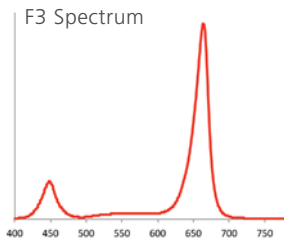

DIMENSIONAL DRAWINGS

SPECTRUM & PHOTOMETRICS

Spectrum	F3
Beam Angle	50°
Digital Distribution	DD65
Radiometric Watts (W)	11.5
PPF Typical (µmol/s)	57
PPF/Wel Typical (µmol/J)*	1.2
Electrical Watts	43

Assumptions on power: Use 55C ETO data; assume 530mA drive current
 * Including external power supply with 88% efficiency