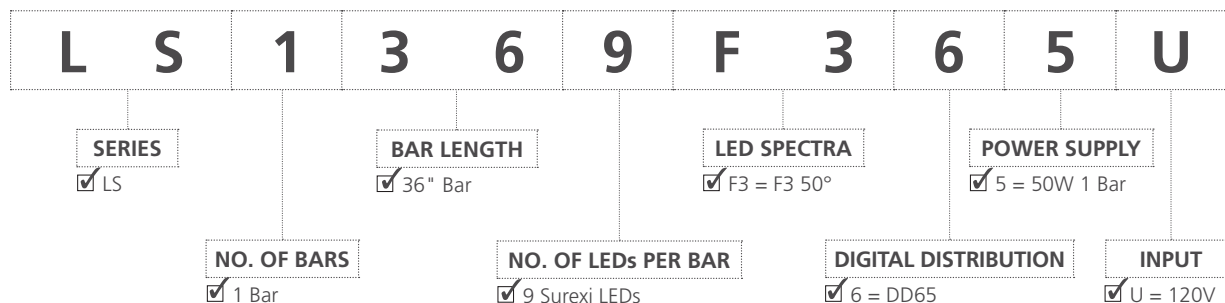

ORDERING GUIDE

1 512 279 5020 | www.illumitex.com