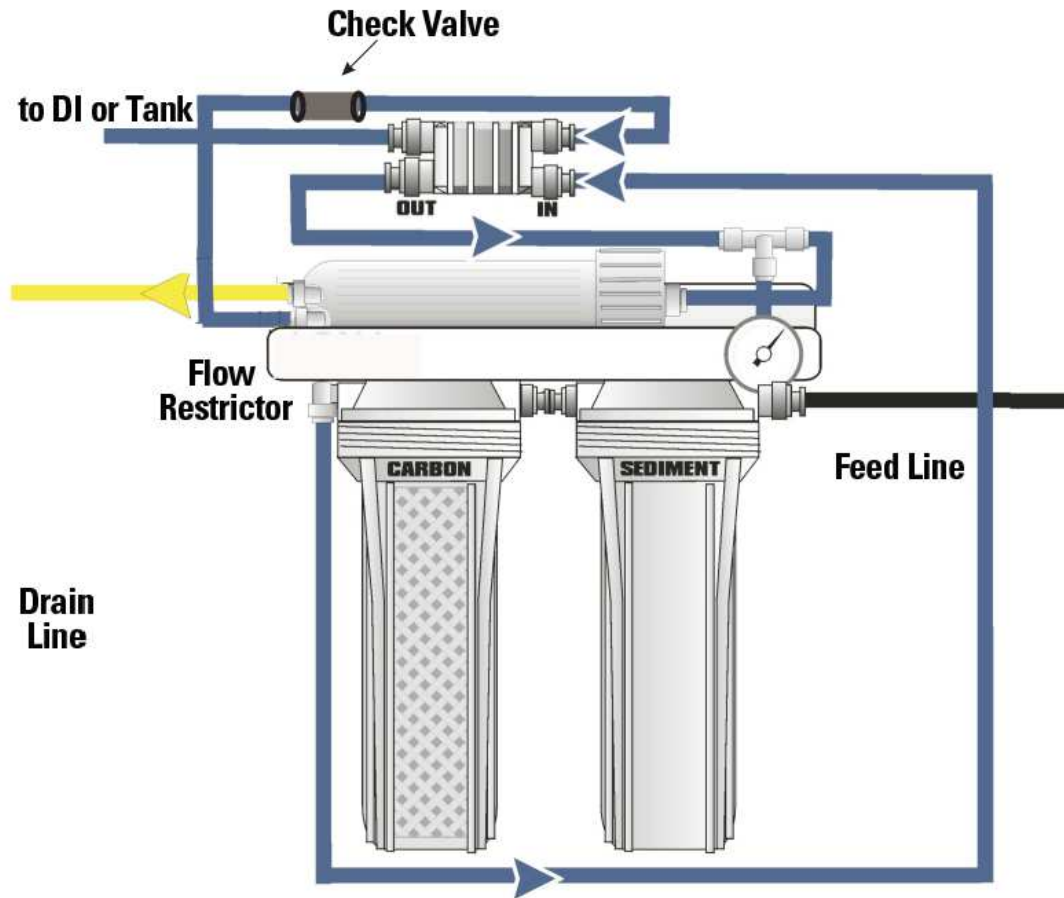

Automatic Shutoff Valve Diagram

Installing the ASO valve as seen in the Diagram will allow you to make water automatically with the help of a float valve or other external shutoff device.